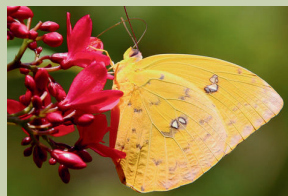

**Whites and Sulphurs** - Most species of family Pieridae are white, yellow, or orange; some with black markings.

**Great Southern White**

*Ascia monuste*

**Cloudless Sulphur**

*Phoebis sennae*

**Orange-barred Sulphur**

*Phoebis philea*

**Southern Dogface**

*Zerene cesonia*

**Little Yellow**

*Eurema lisa*

**“Exceptional”s** - Look for the zebra heliconian, Florida’s state butterfly, in shaded woodland edges. The giant luna isn’t a butterfly, but with luck you may spy this moth by day. Red-spotted purples mimic the distasteful pipevine swallowtails.